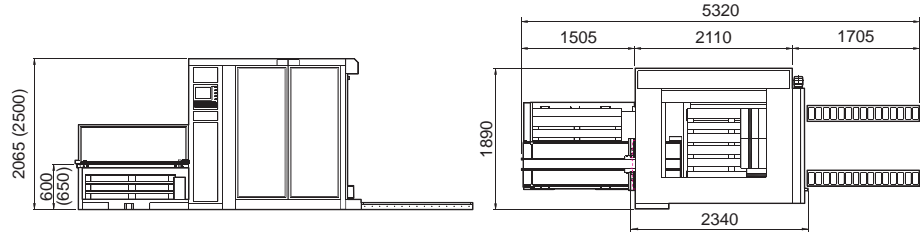

NP

Automatic
palletizer
for shipping
cases

Output	14 cartons / min	
Cases size range	min.	max.
L ength	4.7" (120mm)	23.5" (600mm)
W idth	4.7" (120mm)	23.5" (600mm)
H eight	0.4" (10mm)	20" (500mm)
Pallet size (max.)		
PW idth	48" (1219mm)	
PL ength	48" (1219mm)	