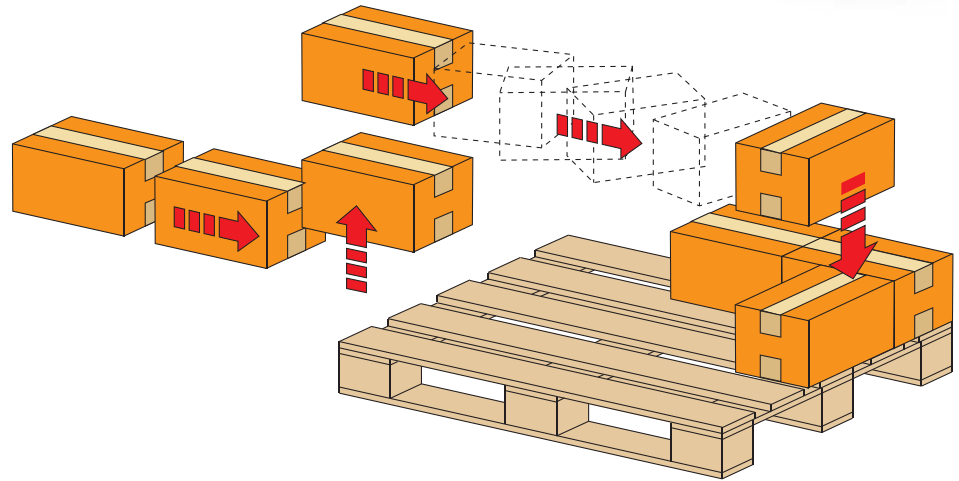

NP

Automatic
palletizer
for shipping
cases

Output	14 cartons / min	
Cases size range	min.	max.
L ength	4.7" (120mm)	23.5" (600mm)
W idth	4.7" (120mm)	23.5" (600mm)
H eight	0.4" (10mm)	20" (500mm)
Pallet size (max.)		
PW idth	48" (1219mm)	
PL ength	48" (1219mm)	